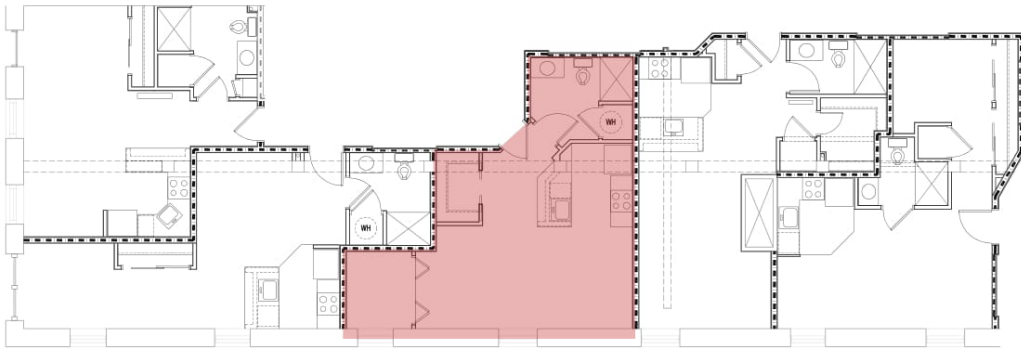

Apartment 107

Studio - 434 SF

- Exposed Brick Walls
- Granite Countertops
- Washer/Dryer
- Dishwasher
- Enclosed Sleeping Area

The Residences At 425